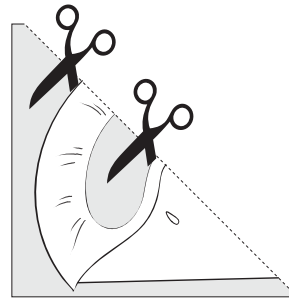

ROBIN Beak Mask

INSTRUCTIONS

1. Cut here First

2. Color and Fold in half on dotted line

3. Cut away shaded areas.

4. Take two 13 in. peices of string with a knot at one end. Staple knotted end to back of mask at each side.